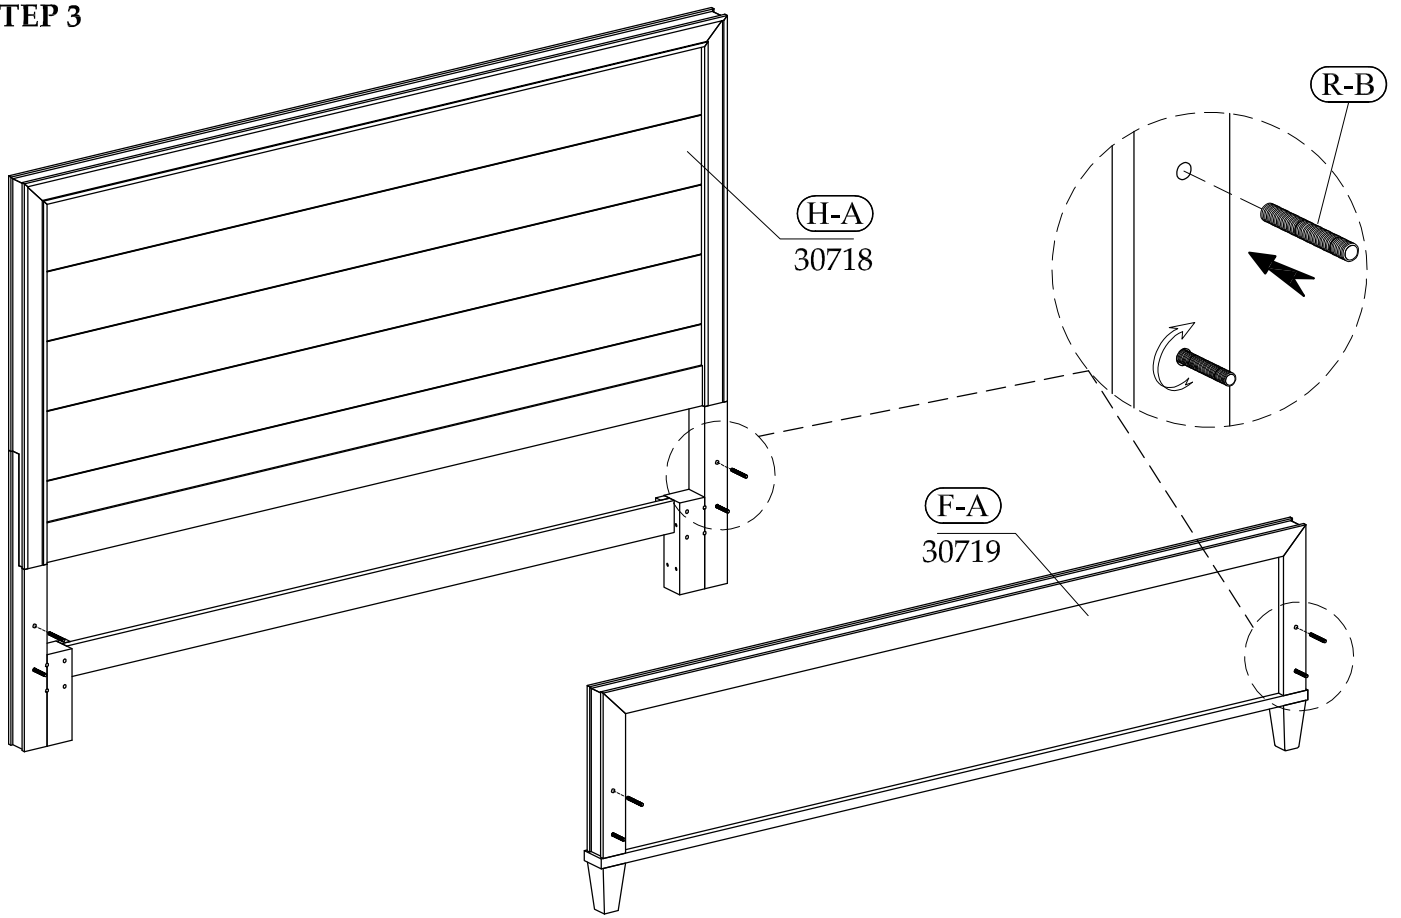

Hardware and Parts packed with the Headboard

<p>King Panel Headboard - 30718</p>  <p>(H-A) 1 pc</p>	<p>Headboard Post (Left)</p>  <p>(H-B) 1 pc</p>	<p>Headboard Post (Right)</p>  <p>(H-C) 1 pc</p>	<p>Headboard Stretcher</p>  <p>(H-D) 1 pc</p>		
<p>Allen Head Bolt M6-32 x 40mm</p>  <p>(H-E) 2 pcs</p>	<p>Flat Washer Ø6 x Ø13mm</p>  <p>(H-F) 2 pcs</p>	<p>Lock Washer Ø9 x Ø13mm</p>  <p>(H-G) 8 pcs</p>	<p>Allen Head Bolt M8-32 x 55mm</p>  <p>(H-H) 6 pcs</p>	<p>Flat Washer Ø8 x Ø20mm</p>  <p>(H-I) 6 pcs</p>	<p>Allen Key 4 x 110mm</p>  <p>(H-J) 1 pc</p>

Hardware and Parts packed with the Footboard

<p>King Panel Footboard - 30719</p>  <p>(F-A) 1 pc</p>	<p>Wood Slat (77" long)</p>  <p>(F-B) 1 set</p>	<p>Support leg (7-3/4" x 1-1/4" x 1-1/4")</p>  <p>(F-C) 14 pcs</p>	<p>Wood Screw Ø4 x 25mm</p>  <p>(F-D) 14 pcs</p>	<p>Tool Required (not provided) Phillips Screwdriver</p> 
--	--	---	---	--

Hardware and Parts packed with the Bed Rails

<p>Bed Rails - 30772</p>  <p>(R-A) 2 pcs</p>	<p>Thread Bolt M8-32 x 70mm</p>  <p>(R-B) 8 pcs</p>	<p>Arc Washer 14 x 26mm</p>  <p>(R-C) 8 pcs</p>	<p>Lock Washer Ø10 x Ø15mm</p>  <p>(R-D) 8 pcs</p>	<p>Hex Nut M8-32 x 7mm</p>  <p>(R-E) 8 pcs</p>	<p>Open Wrench 13 mm</p>  <p>(R-F) 1 pc</p>
--	--	--	---	---	--

6/6 King Bed

30718 - 6/6 Panel Headboard

30719 - 6/6 Panel Footboard

30772 - 5/0-6/6 Bed Rails

STEP 1

6/6 King Bed
30718 - 6/6 Panel Headboard

STEP 2

STEP 3