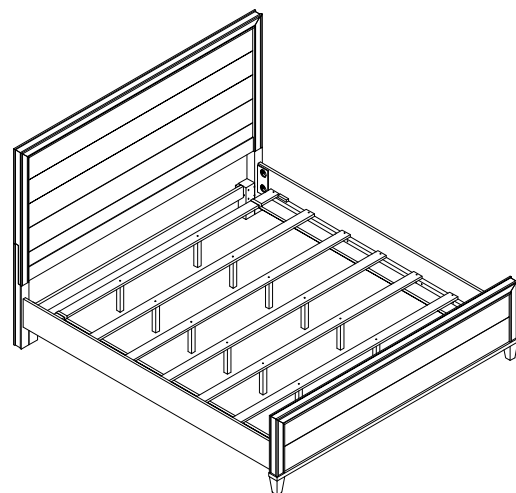

Warning:

- Be sure to check all packing material carefully for small parts, which may have come loose inside the carton during shipment.
- To prevent possible scratches and damage, this furniture **MUST BE ASSEMBLED BY TWO PEOPLE** on a soft surface such as a blanket or carpet.

Hardware and Parts packed with the Headboard

King Panel Headboard - 30718 (H-A) 1 pc	Headboard Post (Left) (H-B) 1 pc	Headboard Post (Right) (H-C) 1 pc	Headboard Stretcher (H-D) 1 pc		
Allen Head Bolt M6-32 x 40mm (H-E) 2 pcs	Flat Washer Ø6 x Ø13mm (H-F) 2 pcs	Lock Washer Ø9 x Ø13mm (H-G) 8 pcs	Allen Head Bolt M8-32 x 55mm (H-H) 6 pcs	Flat Washer Ø8 x Ø20mm (H-I) 6 pcs	Allen Key 4 x 110mm (H-J) 1 pc

Hardware and Parts packed with the Footboard

King Panel Footboard - 30719 (F-A) 1 pc	Wood Slat (77" long) (F-B) 1 set	Support leg (7-3/4" x 1-1/4" x 1-1/4") (F-C) 14 pcs	Wood Screw Ø4 x 25mm (F-D) 14 pcs	Tool Required (not provided) Phillips Screwdriver

Hardware and Parts packed with the Bed Rails

Bed Rails - 30772 (R-A) 2 pcs	Thread Bolt M8-32 x 70mm (R-B) 8 pcs	Arc Washer 14 x 26mm (R-C) 8 pcs	Lock Washer Ø10 x Ø15mm (R-D) 8 pcs	Hex Nut M8-32 x 7mm (R-E) 8 pcs	Open Wrench 13 mm (R-F) 1 pc

6/6 King Bed

30718 - 6/6 Panel Headboard

30719 - 6/6 Panel Footboard

30772 - 5/0-6/6 Bed Rails