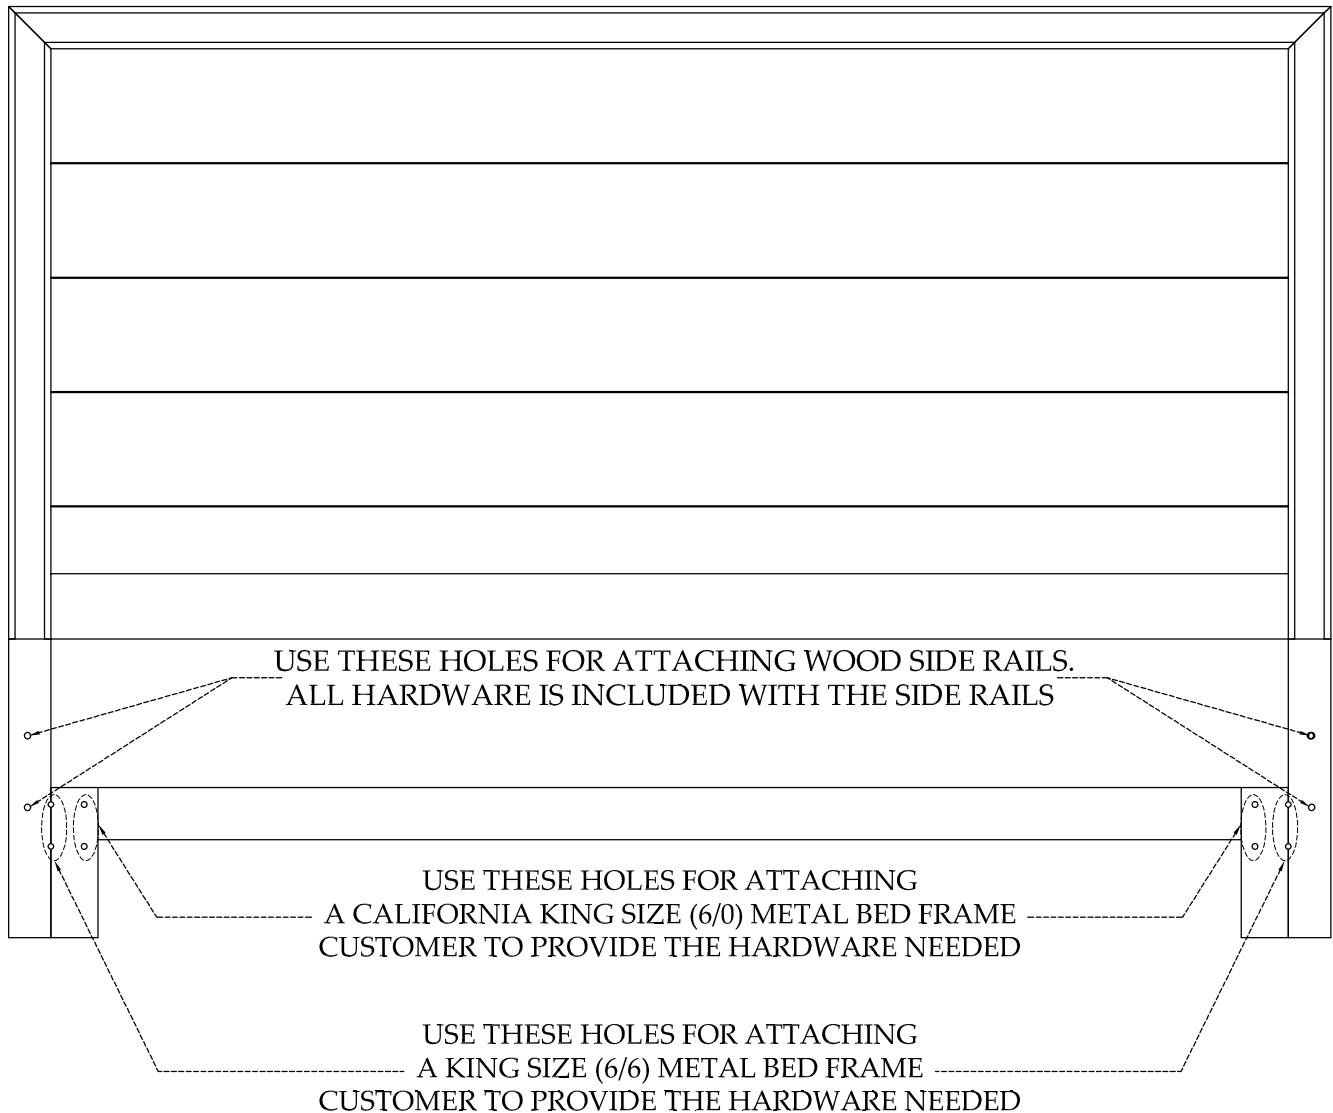

Hardware and Parts packed with the Footboard

<p>King Panel Footboard - 30719</p>  <p>(F-A) 1 pc</p>	<p>Wood Slat (77" long)</p>  <p>(F-B) 1 set</p>	<p>Support leg (7-3/4" x 1-1/4" x 1-1/4")</p>  <p>(F-C) 14 pcs</p>	<p>Wood Screw Ø4 x 25mm</p>  <p>(F-D) 14 pcs</p>	<p>Tool Required (not provided) Phillips Screwdriver</p> 
--	--	---	---	--

Hardware and Parts packed with the Bed Rails

<p>Bed Rails - 30772</p>  <p>(R-A) 2 pcs</p>	<p>Thread Bolt M8-32 x 70mm</p>  <p>(R-B) 8 pcs</p>	<p>Arc Washer 14 x 26mm</p>  <p>(R-C) 8 pcs</p>	<p>Lock Washer Ø10 x Ø15mm</p>  <p>(R-D) 8 pcs</p>	<p>Hex Nut M8-32 x 7mm</p>  <p>(R-E) 8 pcs</p>	<p>Open Wrench 13 mm</p>  <p>(R-F) 1 pc</p>
--	--	--	---	---	--

STEP 4

STEP 5

STEP 6

6/6 King Bed
30718 - 6/6 Panel Headboard

THE HEADBOARD MAY BE USED ALONE WITH
A EASTERN KING OR CALIFORNIA SIZE METAL BED FRAME