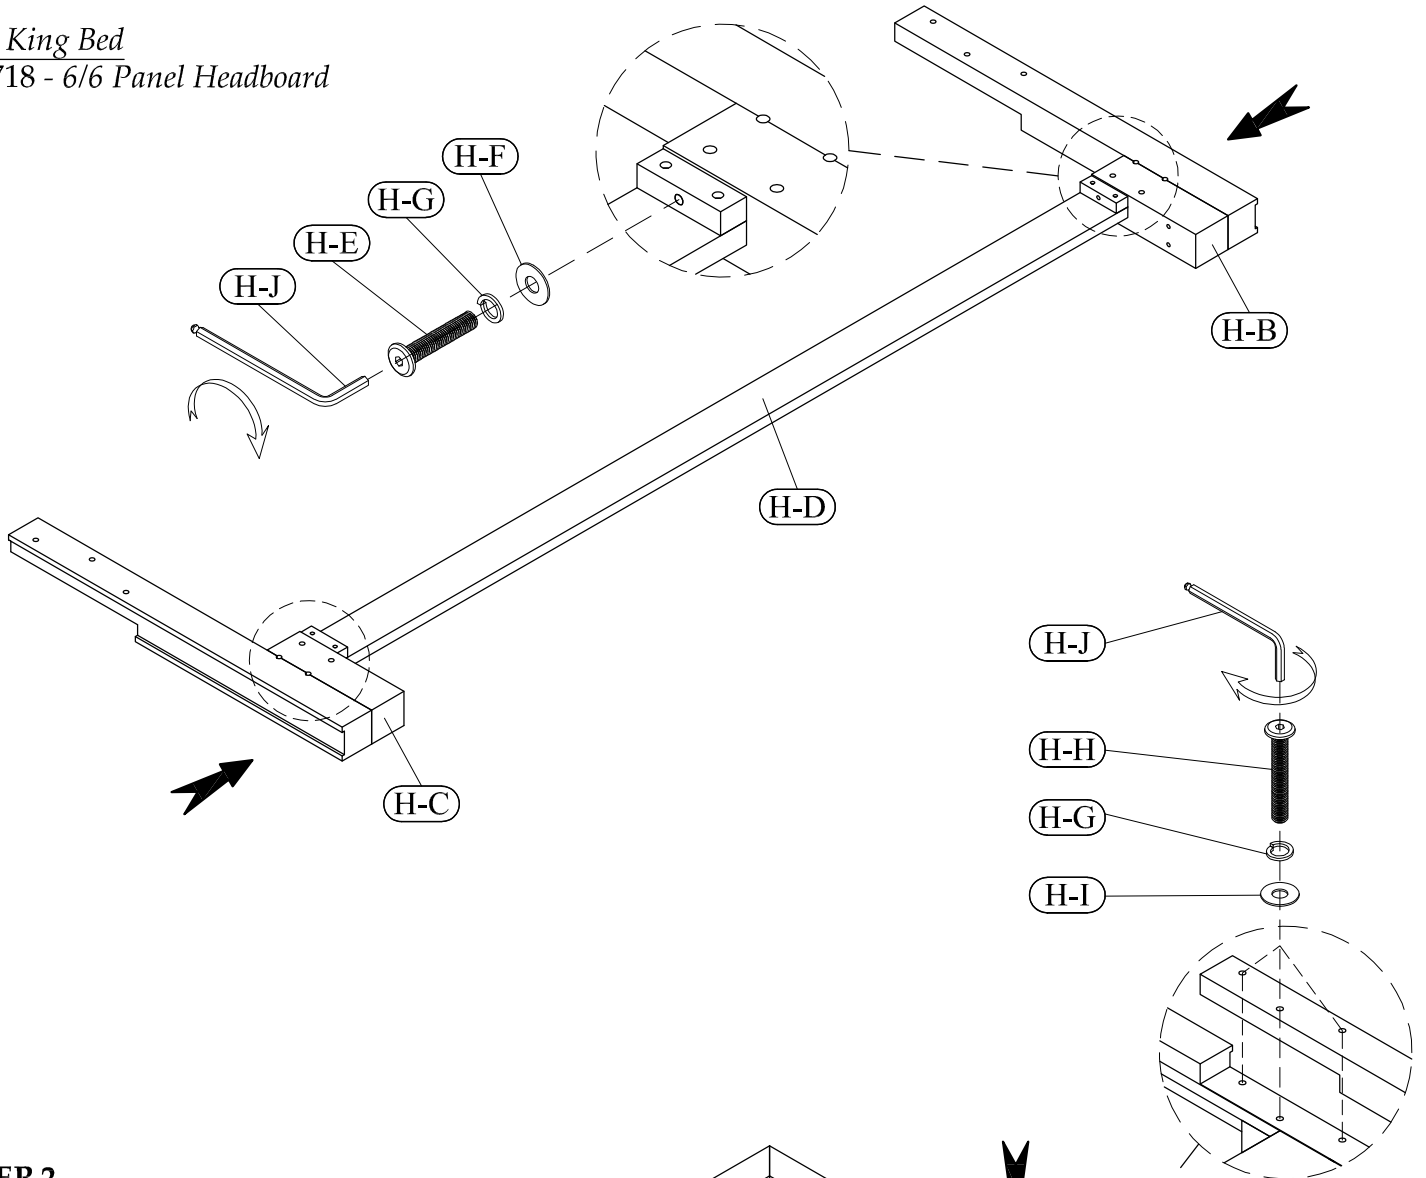

STEP 1

6/6 King Bed
30718 - 6/6 Panel Headboard