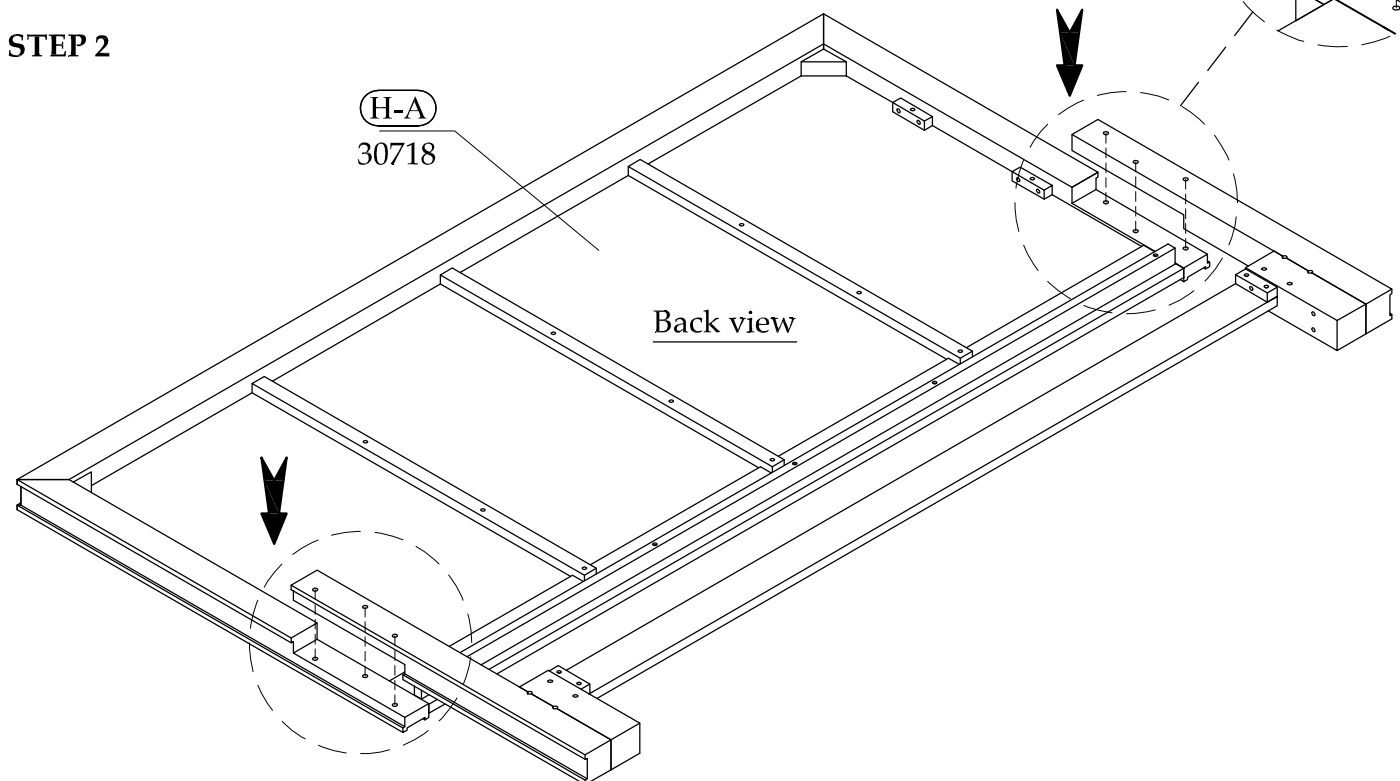

STEP 1

6/6 King Bed
30718 - 6/6 Panel Headboard

STEP 2